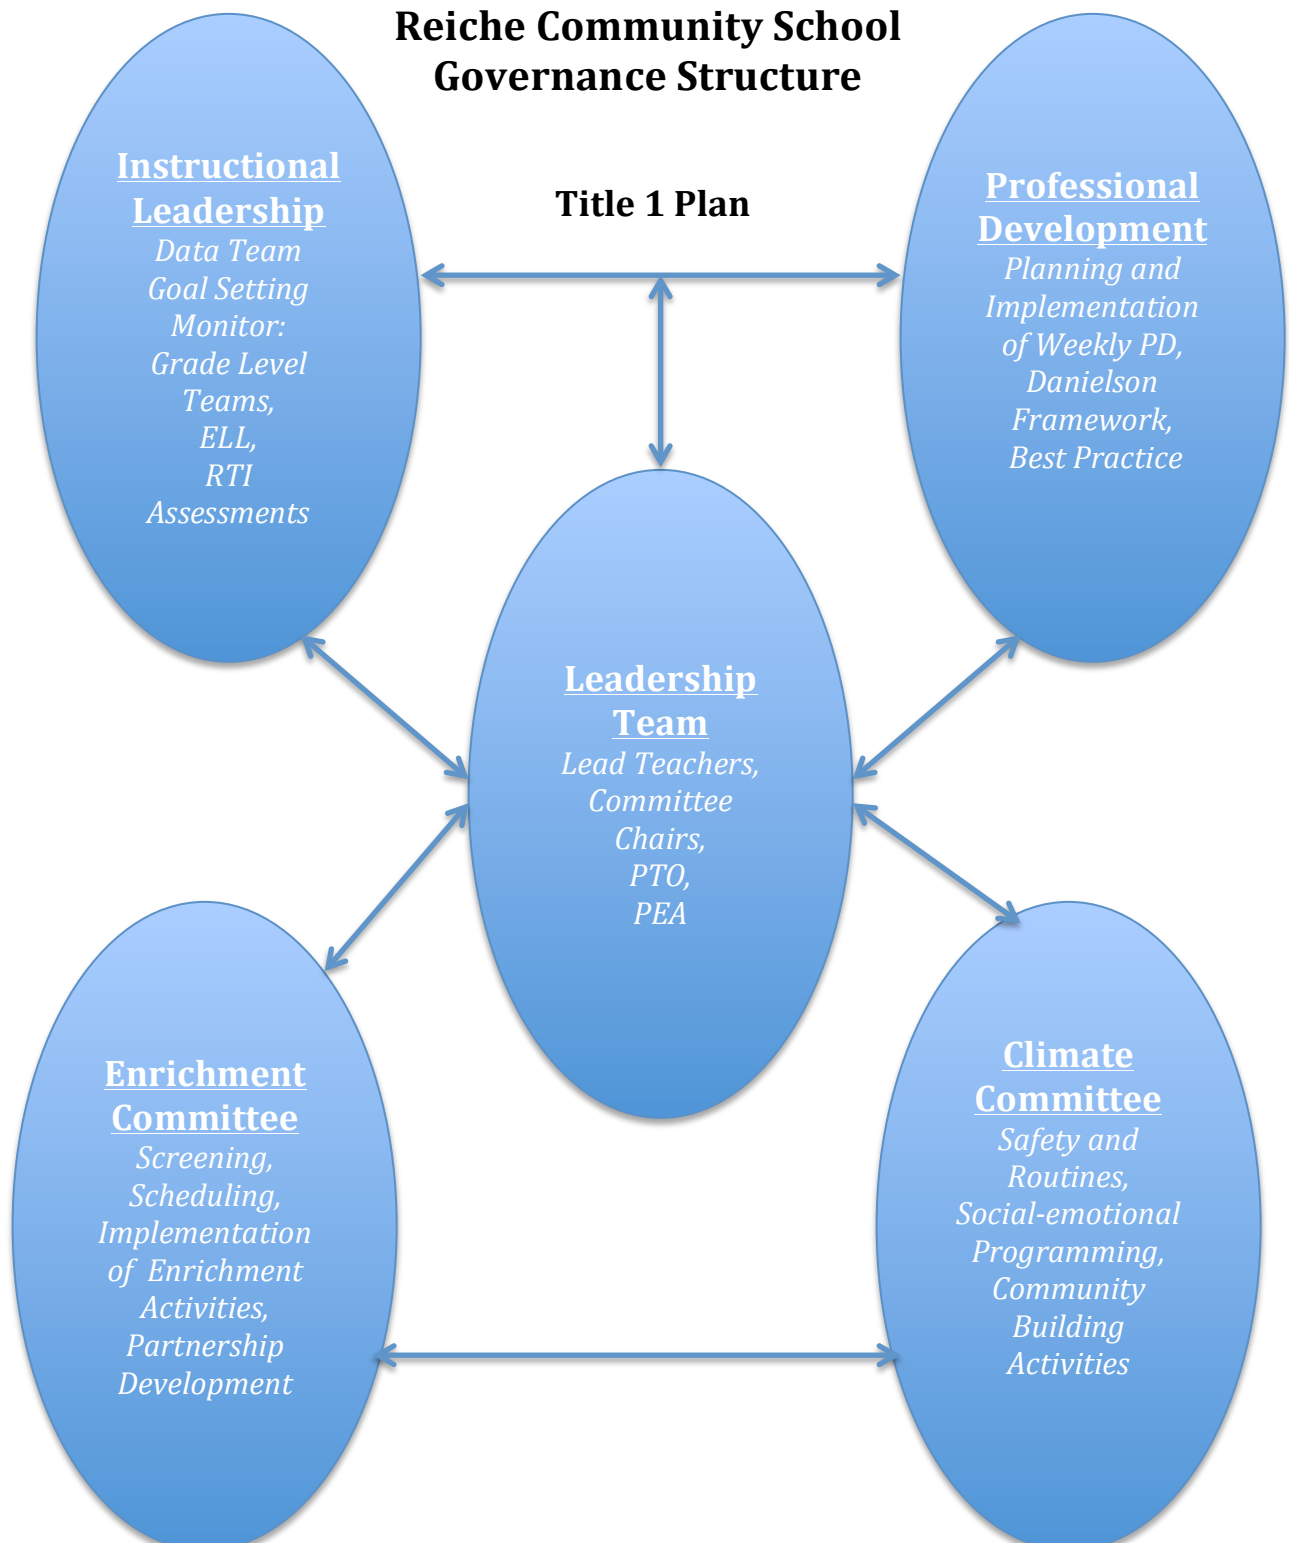

Reiche Community School Governance Structure

*Grade level teams meet weekly. The weekly agenda is aligned with our weekly professional development.

*Deliberations and determinations at all meetings are guided by our group norms and school principles.